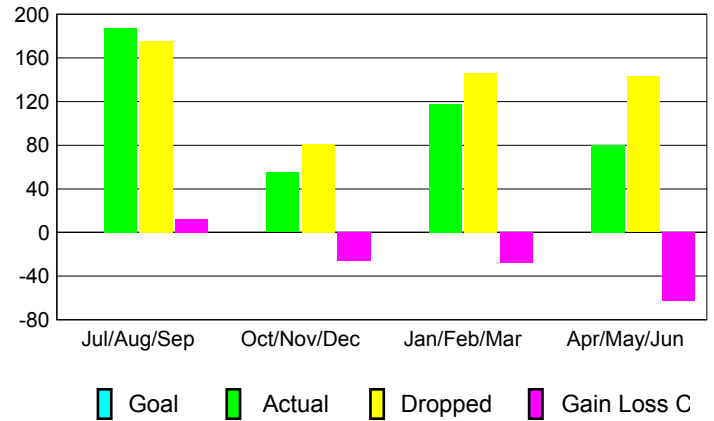

GMT: **BYEONG-DEOK KIM**

Location: **REPUBLIC OF KOREA**

GMT CA: **5**

CLUBS

Month	New Club Goal	Actual New Clubs	Actual Dropped Clubs	Gain/Loss of Clubs
2012-2013				
Jul/Aug/Sep		1	0	1
Oct/Nov/Dec		0	1	-1
Jan/Feb/Mar		0	0	0
Apr/May/June		1	2	-1
Totals		2	3	-1

Club Results 2012-2013
Goal, New, Dropped, Gain/Loss

YTD Status Quo Clubs 2012-2013

Status Quo Clubs Compared to Status Quo Members

Club Gain/Loss 2012-2013

MEMBERSHIP

Month	Net Memb Goal	Actual New Memb	Actual Dropped Memb	Gain/Loss of Memb
2012-2013				
Jul/Aug/Sep		187	175	12
Oct/Nov/Dec		55	81	-26
Jan/Feb/Mar		118	146	-28
Apr/May/June		80	143	-63
Totals		440	545	-105

Membership Results 2012-2013
Goal, New, Dropped, Gain/Loss

Gender Comparison 2012-2013

Membership Gain/Loss 2012-2013