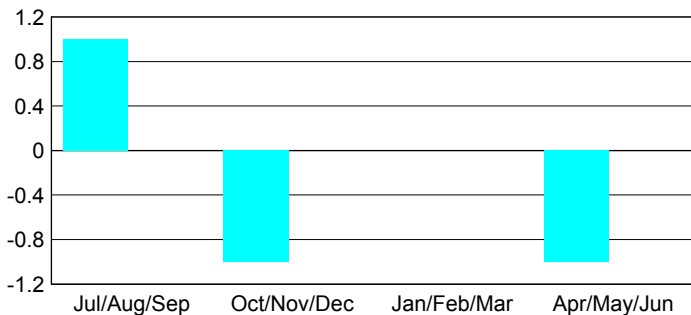

GMT: **BYEONG-DEOK KIM**

Location: **REPUBLIC OF KOREA**

GMT CA: **5**

CLUBS

Month	New Club Goal	Actual New Clubs	Actual Dropped Clubs	Gain/Loss of Clubs
2012-2013				
Jul/Aug/Sep		1	0	1
Oct/Nov/Dec		0	1	-1
Jan/Feb/Mar		0	0	0
Apr/May/June		1	2	-1
Totals		2	3	-1

Club Results 2012-2013
Goal, New, Dropped, Gain/Loss

YTD Status Quo Clubs 2012-2013

Status Quo Clubs Compared to Status Quo Members

Club Gain/Loss 2012-2013

MEMBERSHIP

Month	Net Memb Goal	Actual New Memb	Actual Dropped Memb	Gain/Loss of Memb
2012-2013				
Jul/Aug/Sep		187	175	12
Oct/Nov/Dec		55	81	-26
Jan/Feb/Mar		118	146	-28
Apr/May/June		80	143	-63
Totals		440	545	-105

Membership Results 2012-2013
Goal, New, Dropped, Gain/Loss

Gender Comparison 2012-2013

Membership Gain/Loss 2012-2013