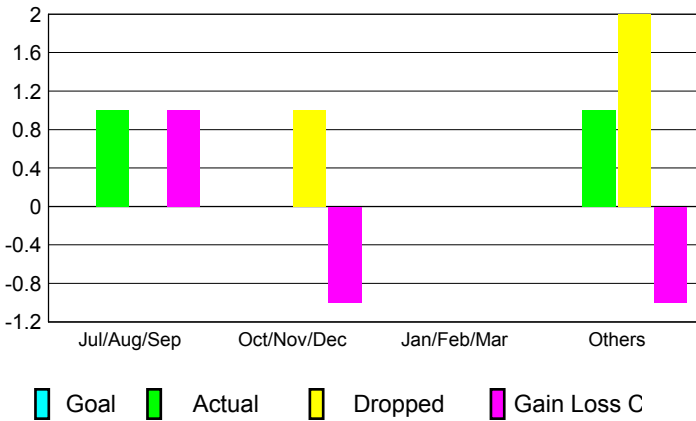

GMT: **BYEONG-DEOK KIM**

Location: **REPUBLIC OF KOREA**

GMT CA: **5**

CLUBS

Month	New Club Goal	Actual New Clubs	Actual Dropped Clubs	Gain/Loss of Clubs
2012-2013				
Jul/Aug/Sep		1	0	1
Oct/Nov/Dec		0	1	-1
Jan/Feb/Mar		0	0	0
Apr/May/June		1	2	-1
Totals		2	3	-1

Club Results 2012-2013
Goal, New, Dropped, Gain/Loss

YTD Status Quo Clubs 2012-2013

Status Quo Clubs Compared to Status Quo Members

Club Gain/Loss 2012-2013

MEMBERSHIP

Month	Net Memb Goal	Actual New Memb	Actual Dropped Memb	Gain/Loss of Memb
2012-2013				
Jul/Aug/Sep		187	175	12
Oct/Nov/Dec		55	81	-26
Jan/Feb/Mar		118	146	-28
Apr/May/June		80	143	-63
Totals		440	545	-105